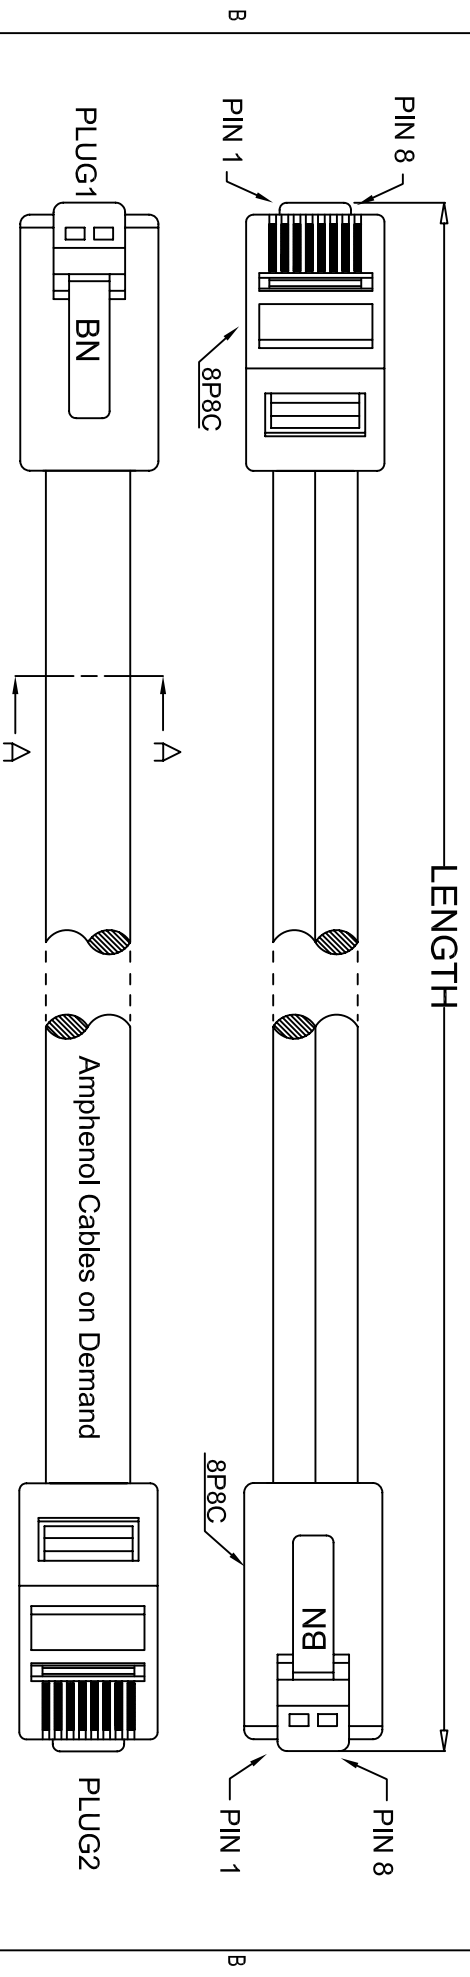

THE INFORMATION CONTAINED IN THIS DRAWING IS THE SOLE PROPERTY OF AMPHENOL CABLES ON DEMAND. ANY REPRODUCTION OR DISCLOSURE TO THIRD PARTIES, IN PART OR WHOLE, WITHOUT THE EXPRESS WRITTEN PERMISSION OF AMPHENOL CABLES ON DEMAND IS PROHIBITED.

REV.		DESCRIPTION		REVISIONS	
REV.	DATE	DESCRIPTION	DATE	APPROVED	
A		NEW RELEASE	31/07/2006		
A1		Change Part Number	11/12/2006		

LENGTH & P/N Table

LENGTH	P/N	Cable Color
2FT ±1 inch	MP-5FFRJ45STWS-002	SILVER GREY
7FT ±2 inch	MP-5FFRJ45STWS-007	SILVER GREY
14FT ±3 inch	MP-5FFRJ45STWS-014	SILVER GREY
25FT ±4 inch	MP-5FFRJ45STWS-025	SILVER GREY
50FT ±8 inch	MP-5FFRJ45STWS-050	SILVER GREY

Wiring: 1 TO 1

PLUG 1	PLUG 2
PIN 1 — Grey	PIN 1 — Grey
PIN 2 — Orange	PIN 2 — Orange
PIN 3 — Black	PIN 3 — Black
PIN 4 — Red	PIN 4 — Red
PIN 5 — Green	PIN 5 — Green
PIN 6 — Yellow	PIN 6 — Yellow
PIN 7 — Blue	PIN 7 — Blue
PIN 8 — Brown	PIN 8 — Brown

A-A SEC

UNLESS OTHERWISE SPECIFIED DIMENSIONS ARE IN INCHES TOLERANCES ARE:		EAR NO.	
DECIMALS	ANGLES	APPROVALS	DATE
.X	±.X	LF	26/03/07
.XX	±.XX	CHECKED	
.XXX	±.XXX	BA	26/03/07
		RESP ENG	
		MFG ENG	

Amphenol Cables on Demand		20 VALLEY ST. ENDCOTT, NY 13760	
ASM CBL R445/RJ45		Straight-Thru Wiring	
SIZE	DWG. NO.	REV.	
A	MP-5FFRJ45STWS-XXX	A1	