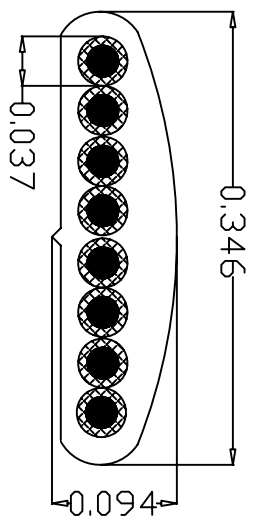

THE INFORMATION CONTAINED IN THIS DRAWING IS THE SOLE PROPERTY OF AMPHENOL CABLES ON DEMAND. ANY REPRODUCTION OR DISCLOSURE TO THIRD PARTIES, IN PART OR WHOLE, WITHOUT THE EXPRESS WRITTEN PERMISSION OF AMPHENOL CABLES ON DEMAND IS PROHIBITED.

REV.		DESCRIPTION		REVISIONS	
REV.	DATE	DESCRIPTION	DATE	APPROVED	
A		NEW RELEASE	31/07/2006		
A1		Change Part Number	11/12/2006		

LENGTH & P/N Table

LENGTH	P/N	Cable Color
2FT ±1 inch	MP-5FFRJ45STWS-002	SILVER GREY
7FT ±2 inch	MP-5FFRJ45STWS-007	SILVER GREY
14FT ±3 inch	MP-5FFRJ45STWS-014	SILVER GREY
25FT ±4 inch	MP-5FFRJ45STWS-025	SILVER GREY
50FT ±8 inch	MP-5FFRJ45STWS-050	SILVER GREY

Wiring: 1 TO 1

PLUG 1	PLUG 2
PIN 1 — Grey	PIN 1 — Grey
PIN 2 — Orange	PIN 2 — Orange
PIN 3 — Black	PIN 3 — Black
PIN 4 — Red	PIN 4 — Red
PIN 5 — Green	PIN 5 — Green
PIN 6 — Yellow	PIN 6 — Yellow
PIN 7 — Blue	PIN 7 — Blue
PIN 8 — Brown	PIN 8 — Brown

A-A SEC

UNLESS OTHERWISE SPECIFIED DIMENSIONS ARE IN INCHES TOLERANCES ARE:		EAR NO.	
DECIMALS	ANGLES	APPROVALS	DATE
.X	±.X	LF	26/03/07
.XX	±.XX	CHECKED	
.XXX	±.XXX	BA	26/03/07
		RESP ENG	
		MFG ENG	

Amphenol Cables on Demand		20 VALLEY ST. ENDCOTT, NY 13760	
ASM CBL R445/RJ45		Straight-Thru Wiring	
SIZE	DWG. NO.	REV.	
A	MP-5FFRJ45STWS-XXX	A1	