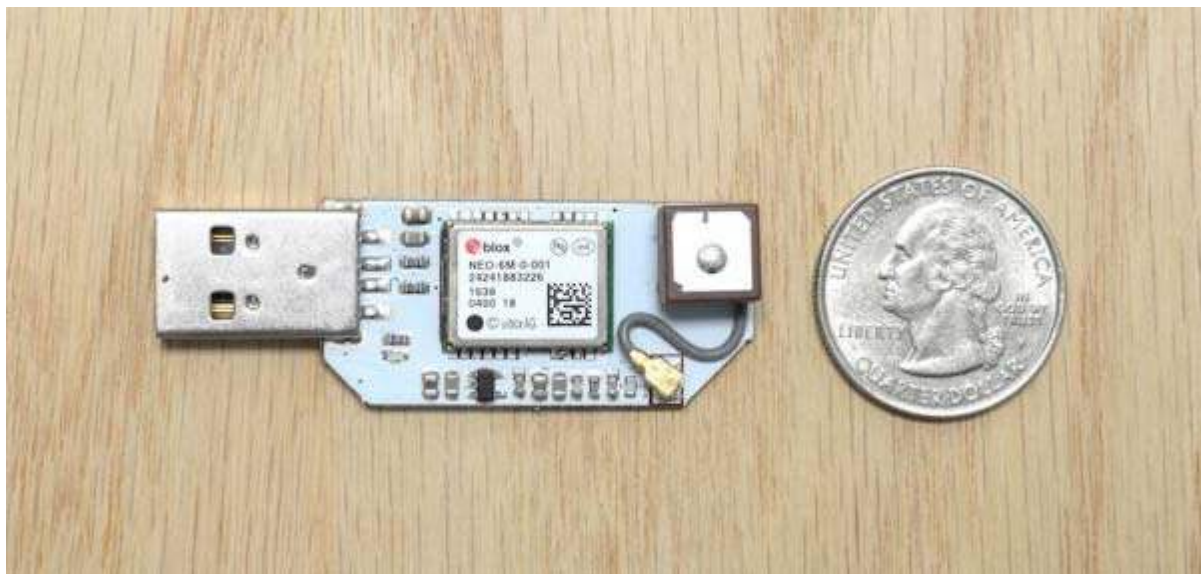

ADDITIONAL INFORMATION

Weight	0.015 kg

<https://onion.io/store/gps-expansion/2-14-19>